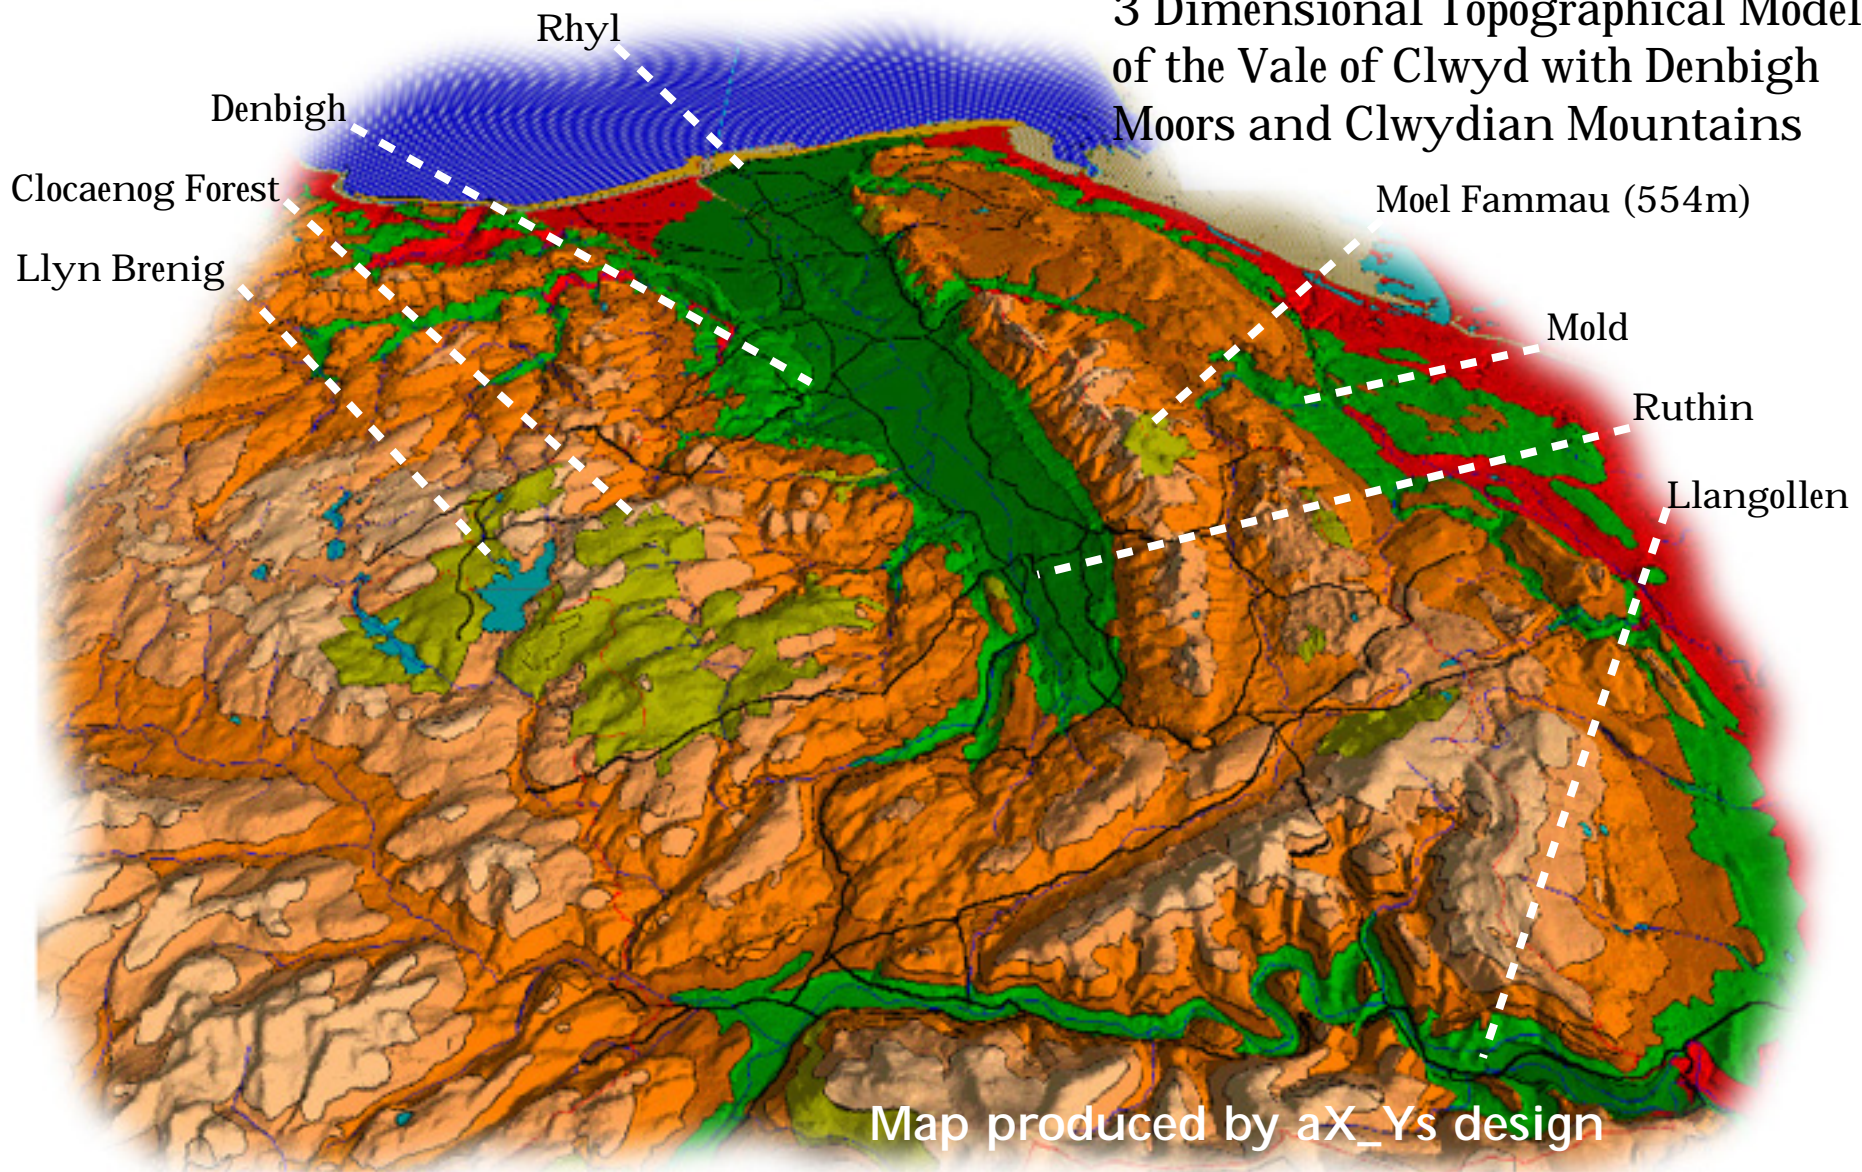

3 Dimensional Topographical Model of the Vale of Clwyd with Denbigh Moors and Clwydian Mountains

Map produced by aX_Ys design